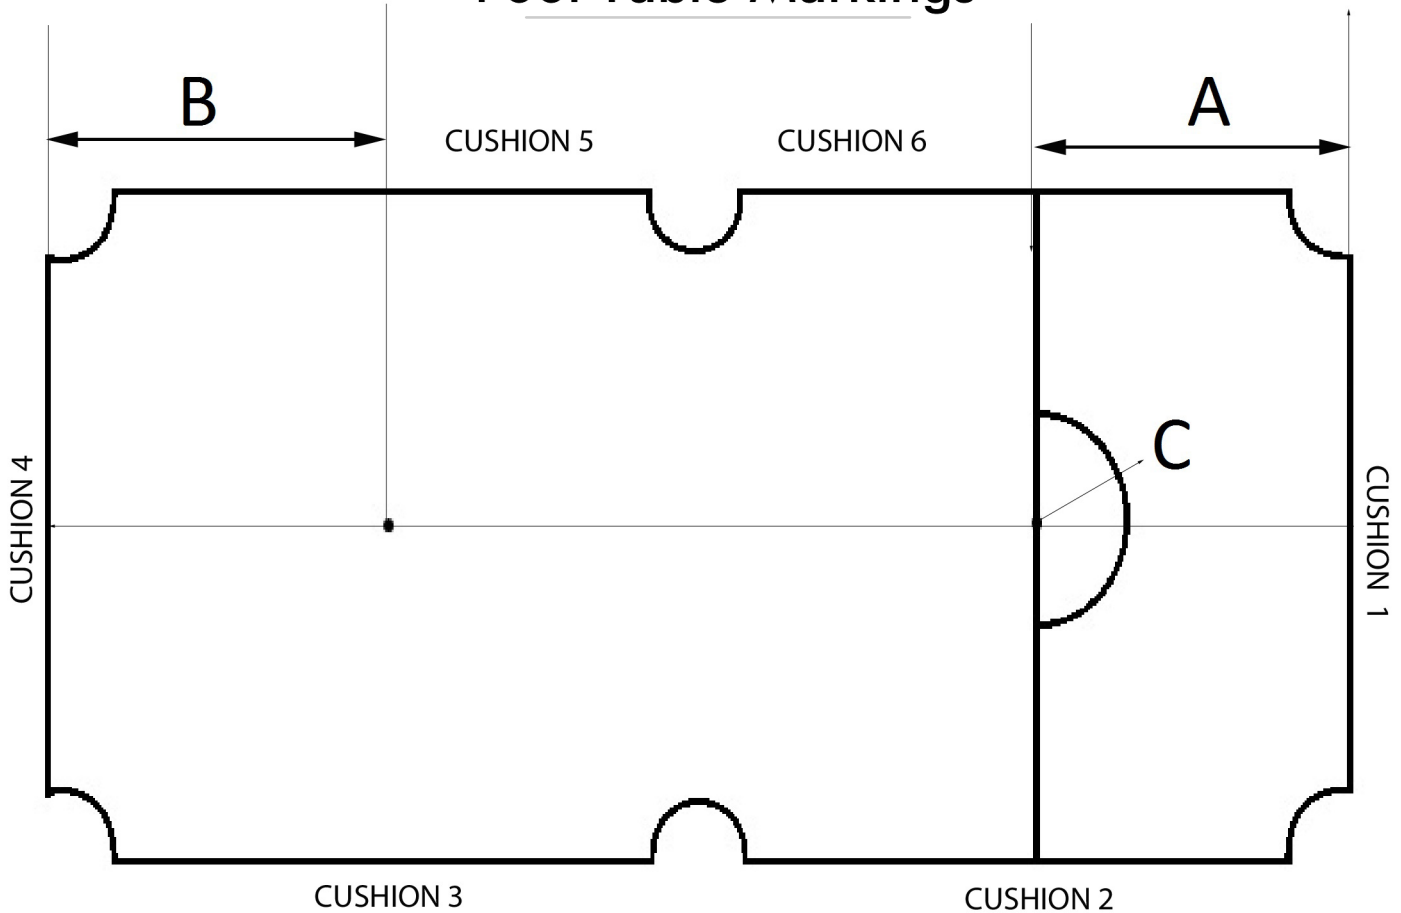

Pool Table Markings

Table Size	5'	6'	7'	8'	9'
A	13 1/4	14 1/4	16 3/4	18	21
B	14 1/8	16 3/4	19 3/4	22 7/8	24 5/8
C	4	5 1/2	6	6 1/2	8

*Above measurement in inches

Visit

www.iqpooltables.com | www.iqpooltablespares.com
www.iqpooltablerecovers.com | www.supremepooltables.com